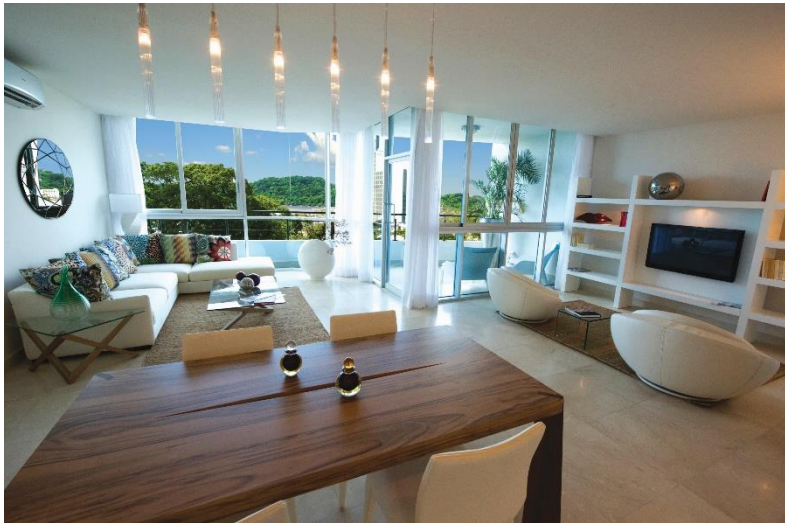

APARTAMENTOS

CASA
BONITA

- One and two-bedroom apartments with full bathrooms, walk-in closet, open kitchen, laundry room, balcony or terrace.
- Levels 4 to 19: six ocean view apartamentos, six with Canal and rainforest view.
- Levels 20 to 24: Penthouses with three bedrooms and three full bathrooms, guest bathroom, open kitchen, laundry room and a spacious terrace.