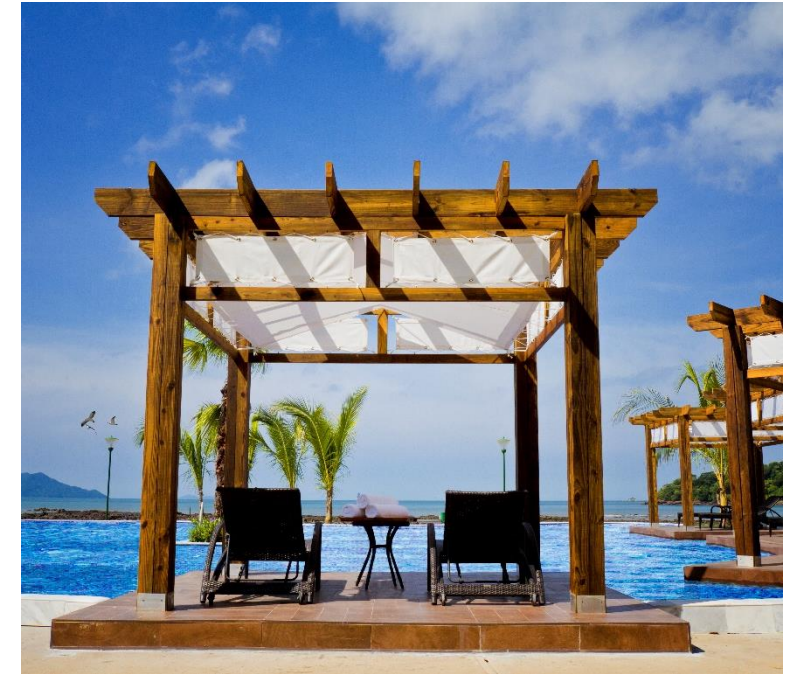

AMENITIES

An exotic place to pamper yourself...