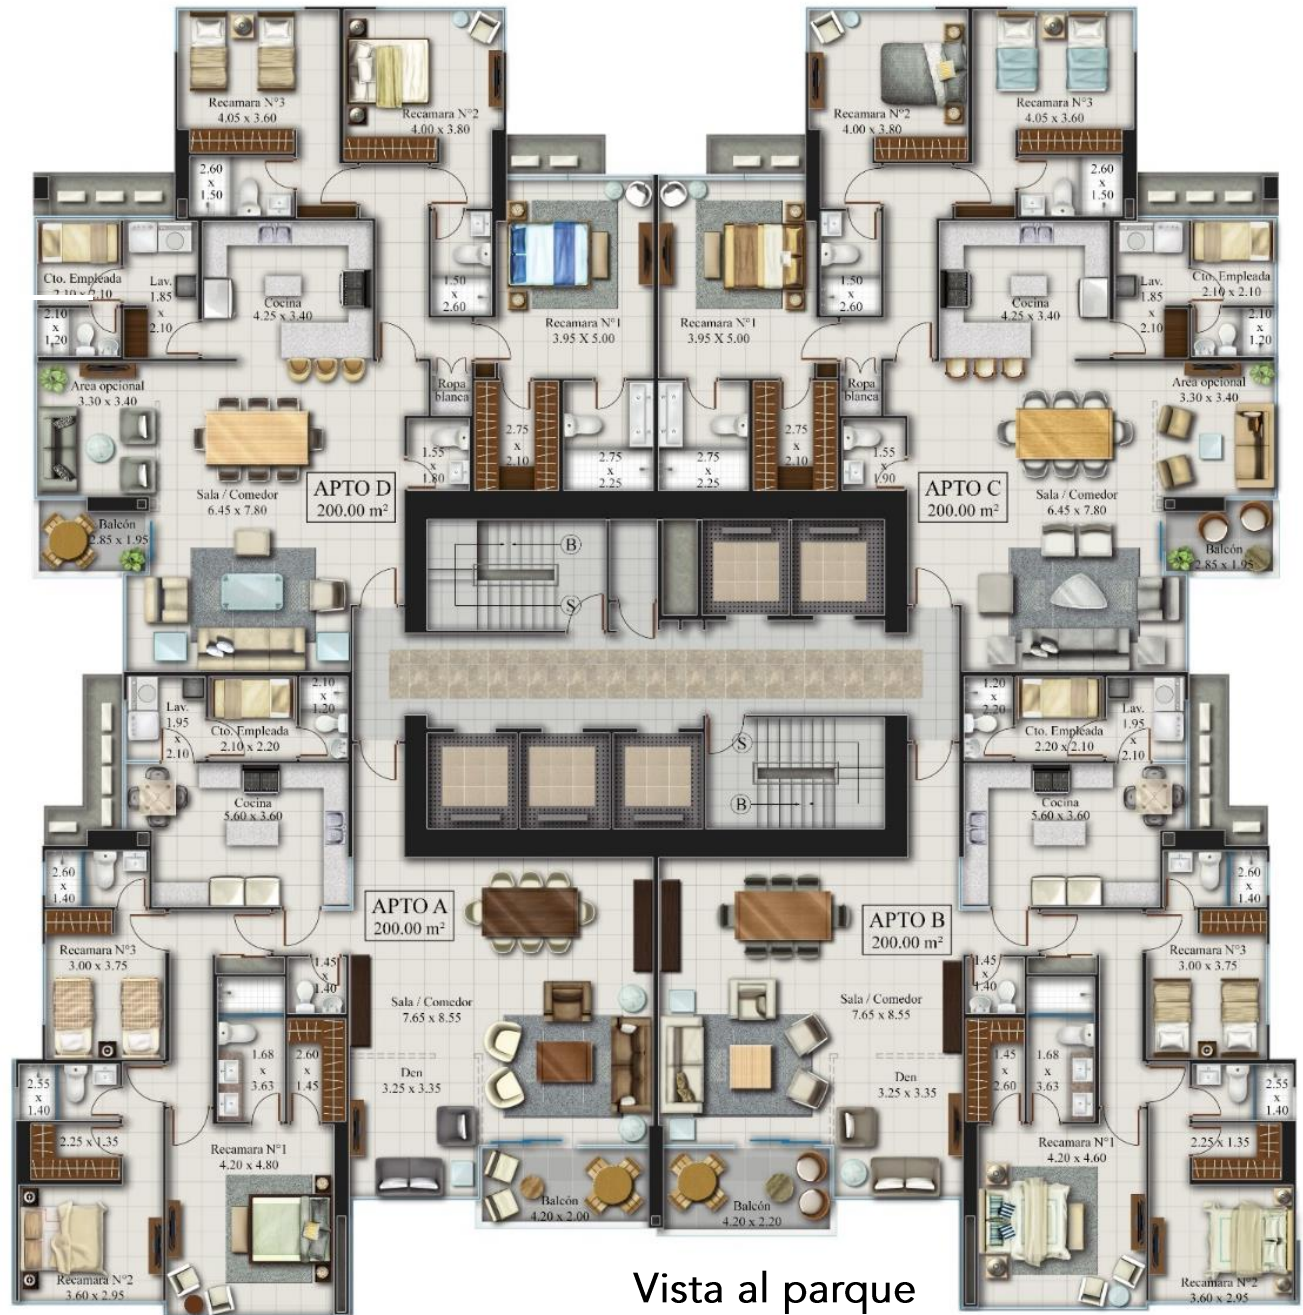

APARTAMENTOS

Apartaments

- 2,152 sq ft apartments.
- Three bedrooms.
- Full kitchen area.
- Master bedroom with full bathroom and walk-in closet.
- Two secondary bedrooms with bathroom and walk-in closets.
- Family room: living room, dining room, den and balcony.
- Maid's room with bathroom.

Atelier
COSTA DEL ESTE